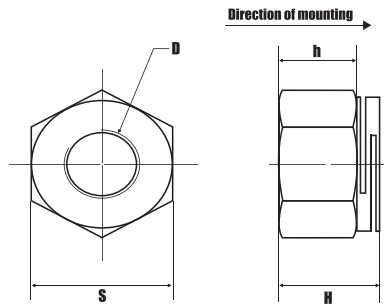

DOUBLE SLOTTED TURRET NUTS

Class (CL8), Dual-lock self lock nut, zinc passivated (Chrome 6 free) meeting the designated standards NFE25411 & BS EN ISO 2320:1998 (partially replaces BS 4929-1:1973)

Industrial examples: wherever there is continual or intermittent vibration which could cause fastener loosening:

Railway Industry

- Electrical connection to tracks and overhead
- Electrical lines to connection boxes
- Fasten wheels to the wagons
- Fasten rails to cement sleepers
- Stretcher bars

Other Industrial Applications

- Off-shore platforms (Anti-corrosion)
- Mining conveyors
- Cranes
- Agricultural equipment
- Compressors

H&C code	D	Pitch	S	H	h	SNEP code	Network Rail PADS Number	Box Quantity
1687M45	M4	0.70	7	5.6	3	DAH M4X070 CL.8	-	10000
1687M47	M5	0.80	8	6.5	3.7	DAH M5X080 CL.8	-	8000
1687M49	M6	1.00	10	8	4.5	DAH M6X100 CL.8	003/96079	4000
1687M54	M8	1.25	13	10	5.5	DAH M8X125 CL.8	003/96080	2000
1687M56	M10	1.50	16	12.5	6.5	DAH M10X150 CL.8	003/96081	1000
1687M58	M12	1.75	18	15	8.5	DAH M12X175 CL.8	003/96082	500
1687M60	M14	2.00	21	17.5	10	DAH M14X200 CL.8	003/96083	400
1687M62	M16	2.00	24	18.7	12	DAH M16X200 CL.8	003/96084	250
1687M63	M18	2.50	27	22	14	DAH M18X250 CL.8	003/96085	150
1687M64	M20	2.50	30	24	16	DAH M20X250 CL.8	003/96086	100
1687M65	M22	2.50	34	27	19	DAH M22X250 CL.8	003/96087	50
1687M66	M24	3.00	36	24	14	DAH M24X300 CL.8	003/96088	50
1687M69	M30	3.50	46	37	24	DAH M30X350 CL.8	-	30

European Rail Standard Certified "SNCF" - CF 00-040 FP n° 6

NETWORK RAIL CERTIFIED (CERTIFICATE NUMBER PA05/03451, 19/12/07)

DIMENSIONS :

According to NFE 25 411

THREAD:

Profile ISO - according to ISO 965-2 Quality 6H

MECHANICAL CHARACTERISTICS :

According to NF EN ISO 2320

Conforms to European RoHS Directive

Manufactured within the EU by Alcoa Fastening Systems, ISO 9001V2000 - EN9100 - ISO 14001

Alcoa
Fastening
Systems

SNEP nuts are available from
NUTSandBOLTS
www.nutsandbolts.co.uk